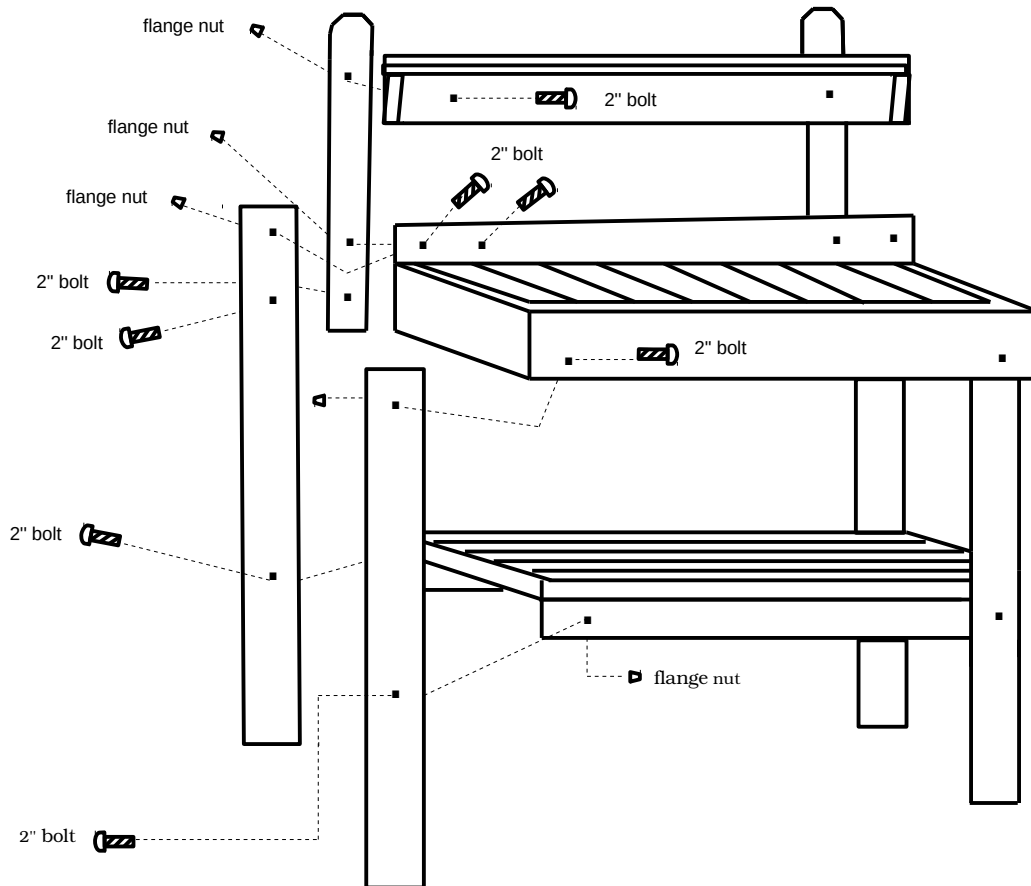

## IMPORTANT!

Do not tighten any nuts until assembly is complete.

SHOULD YOU EXPERIENCE ANY PROBLEMS, WITH MISSING PARTS OR ASSEMBLY, PLEASE CALL US AT 1-888-443-7749. MANY PARTS CAN BE SHIPPED WITHIN 24 HOURS. DUE TO THE SIZE OF THIS UNIT, PLEASE DO NOT RETURN TO THE RETAILER BEFORE CALLING OR EMAILING.